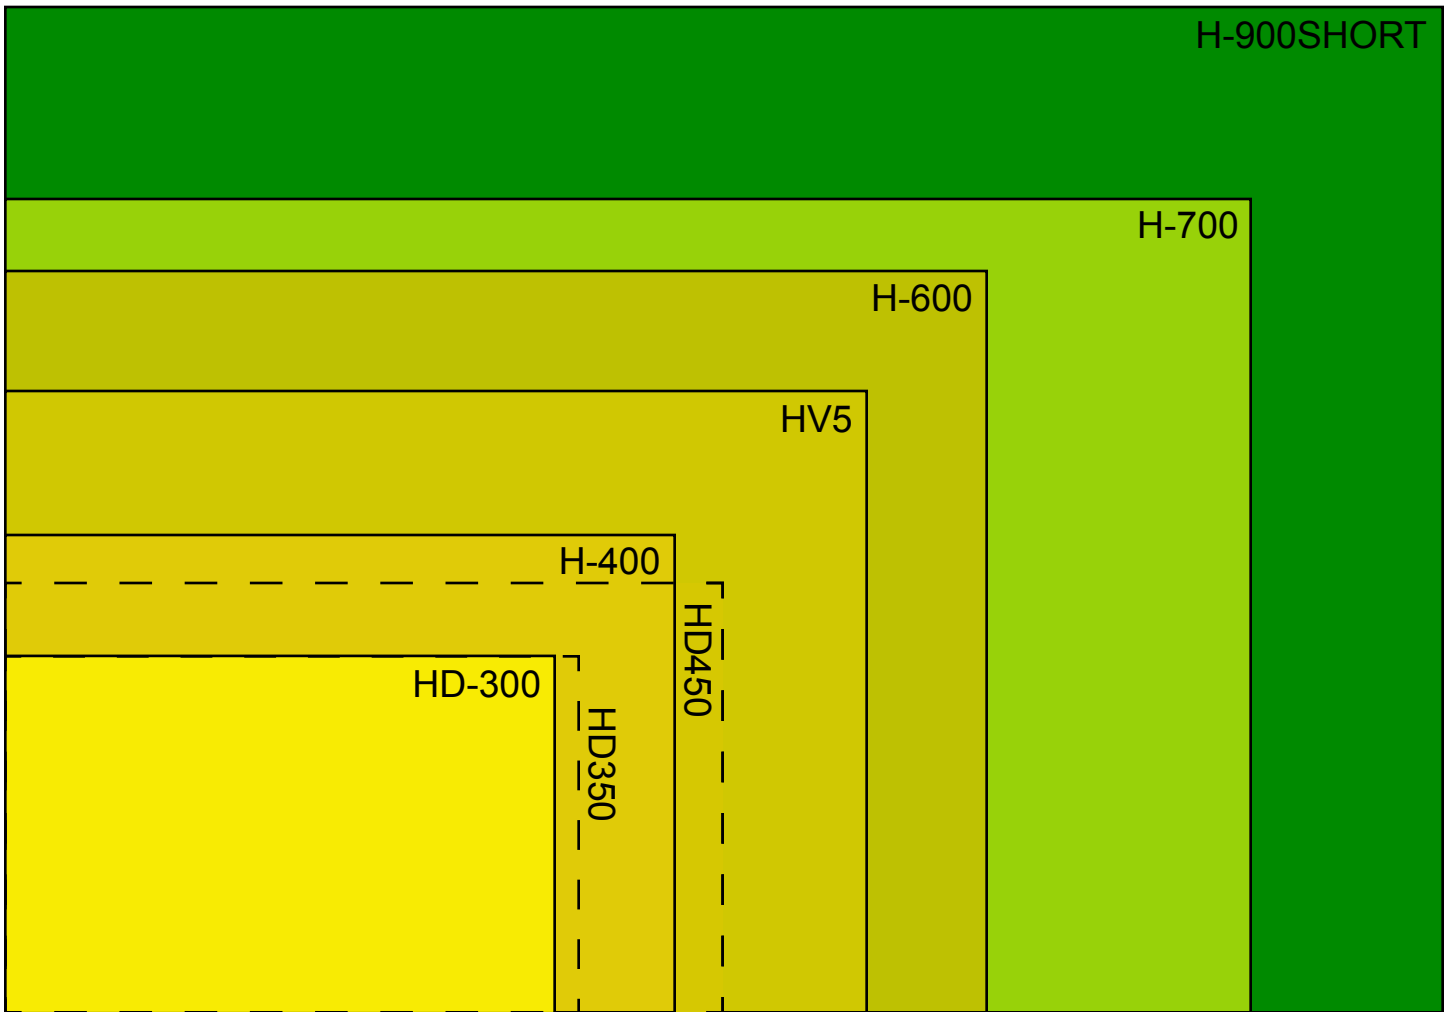

Hoodman On Board Monitor Hoods Sizing Chart

HD-300
2 7/8"W x 1 7/8"H

HD350
3"W x 1 7/8"H

H-400
3 1/2"W x 3 1/8"H

HD450
3 3/4" W x 2 1/4"H

HV5
4 1/2"W x 3"H

H-600
5 1/8"W x 4 7/8"H

H-700
6 1/2"W x 5 1/4"H

H-900SHORT
7 1/2"W x 5 1/2"H

Use this sizing chart to determine which hood is right for you. Cut out the chart and lay it over your LCD screen. Choose the hood model that covers the active part of your LCD screen completely.